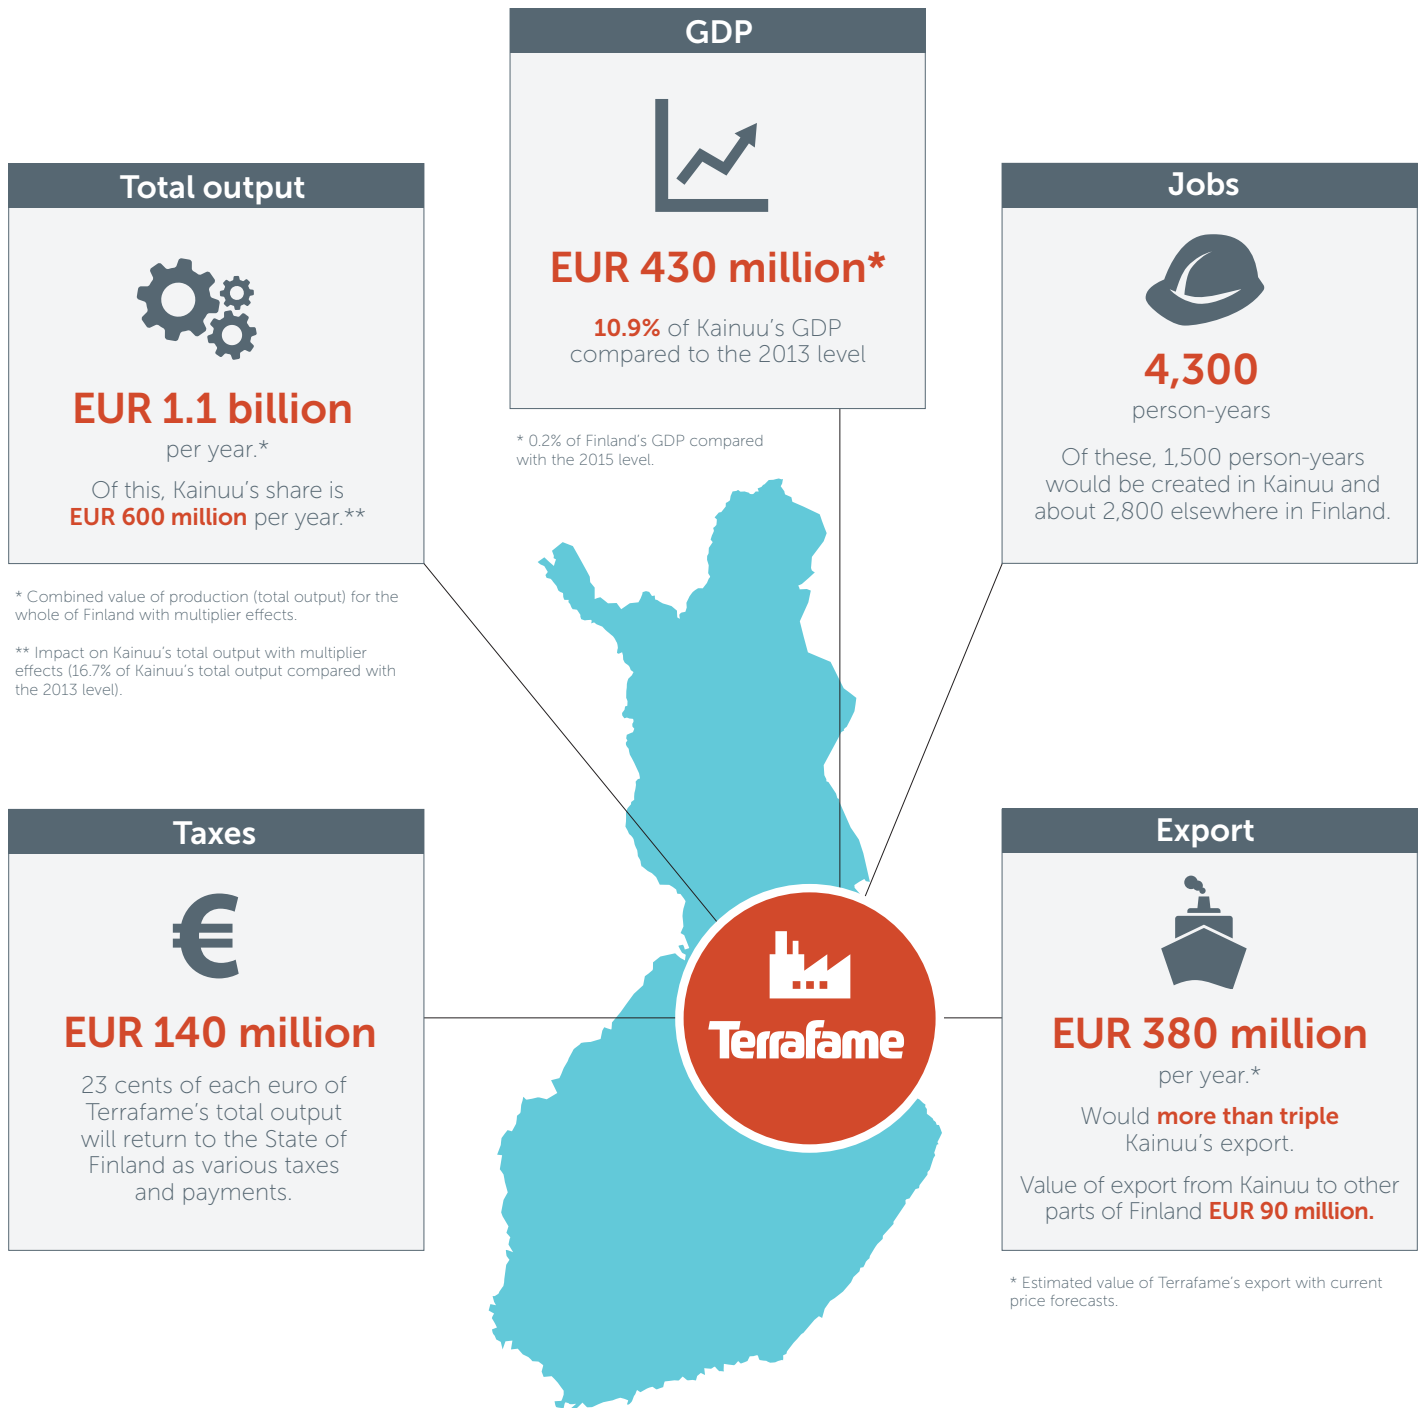

# »Terrafame's effects on Kainuu's and Finland's economy

The effects of Terrafame's operations illustrated in the infographic are based on Ramboll Finland Oy's report in November 2016. The report assessed the annual effects of Terrafame's operations in 2019–2023 with the premise that the company is operating at full capacity, in accordance with its strategy. The effects were then compared to a scenario where Terrafame's mine and metals recovery plant did not exist. Ramboll Finland Oy's report is available in Finnish at [www.terrafame.fi](http://www.terrafame.fi).